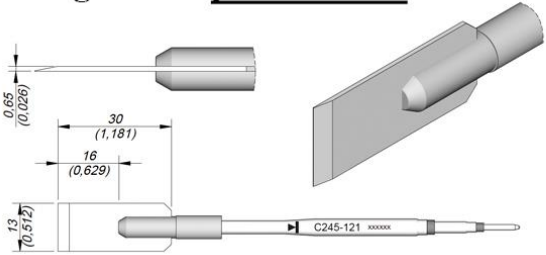

**Chrome finish,  
designed for plastic rivets**

# Cutter

mm  
(in)

mm  
(in)