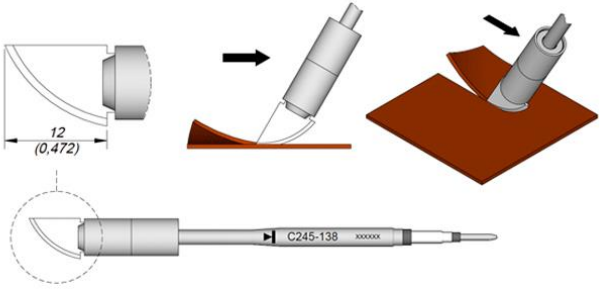

**Chrome finish,  
designed for plastic rivets**

# Cutter

mm  
(in)

mm  
(in)