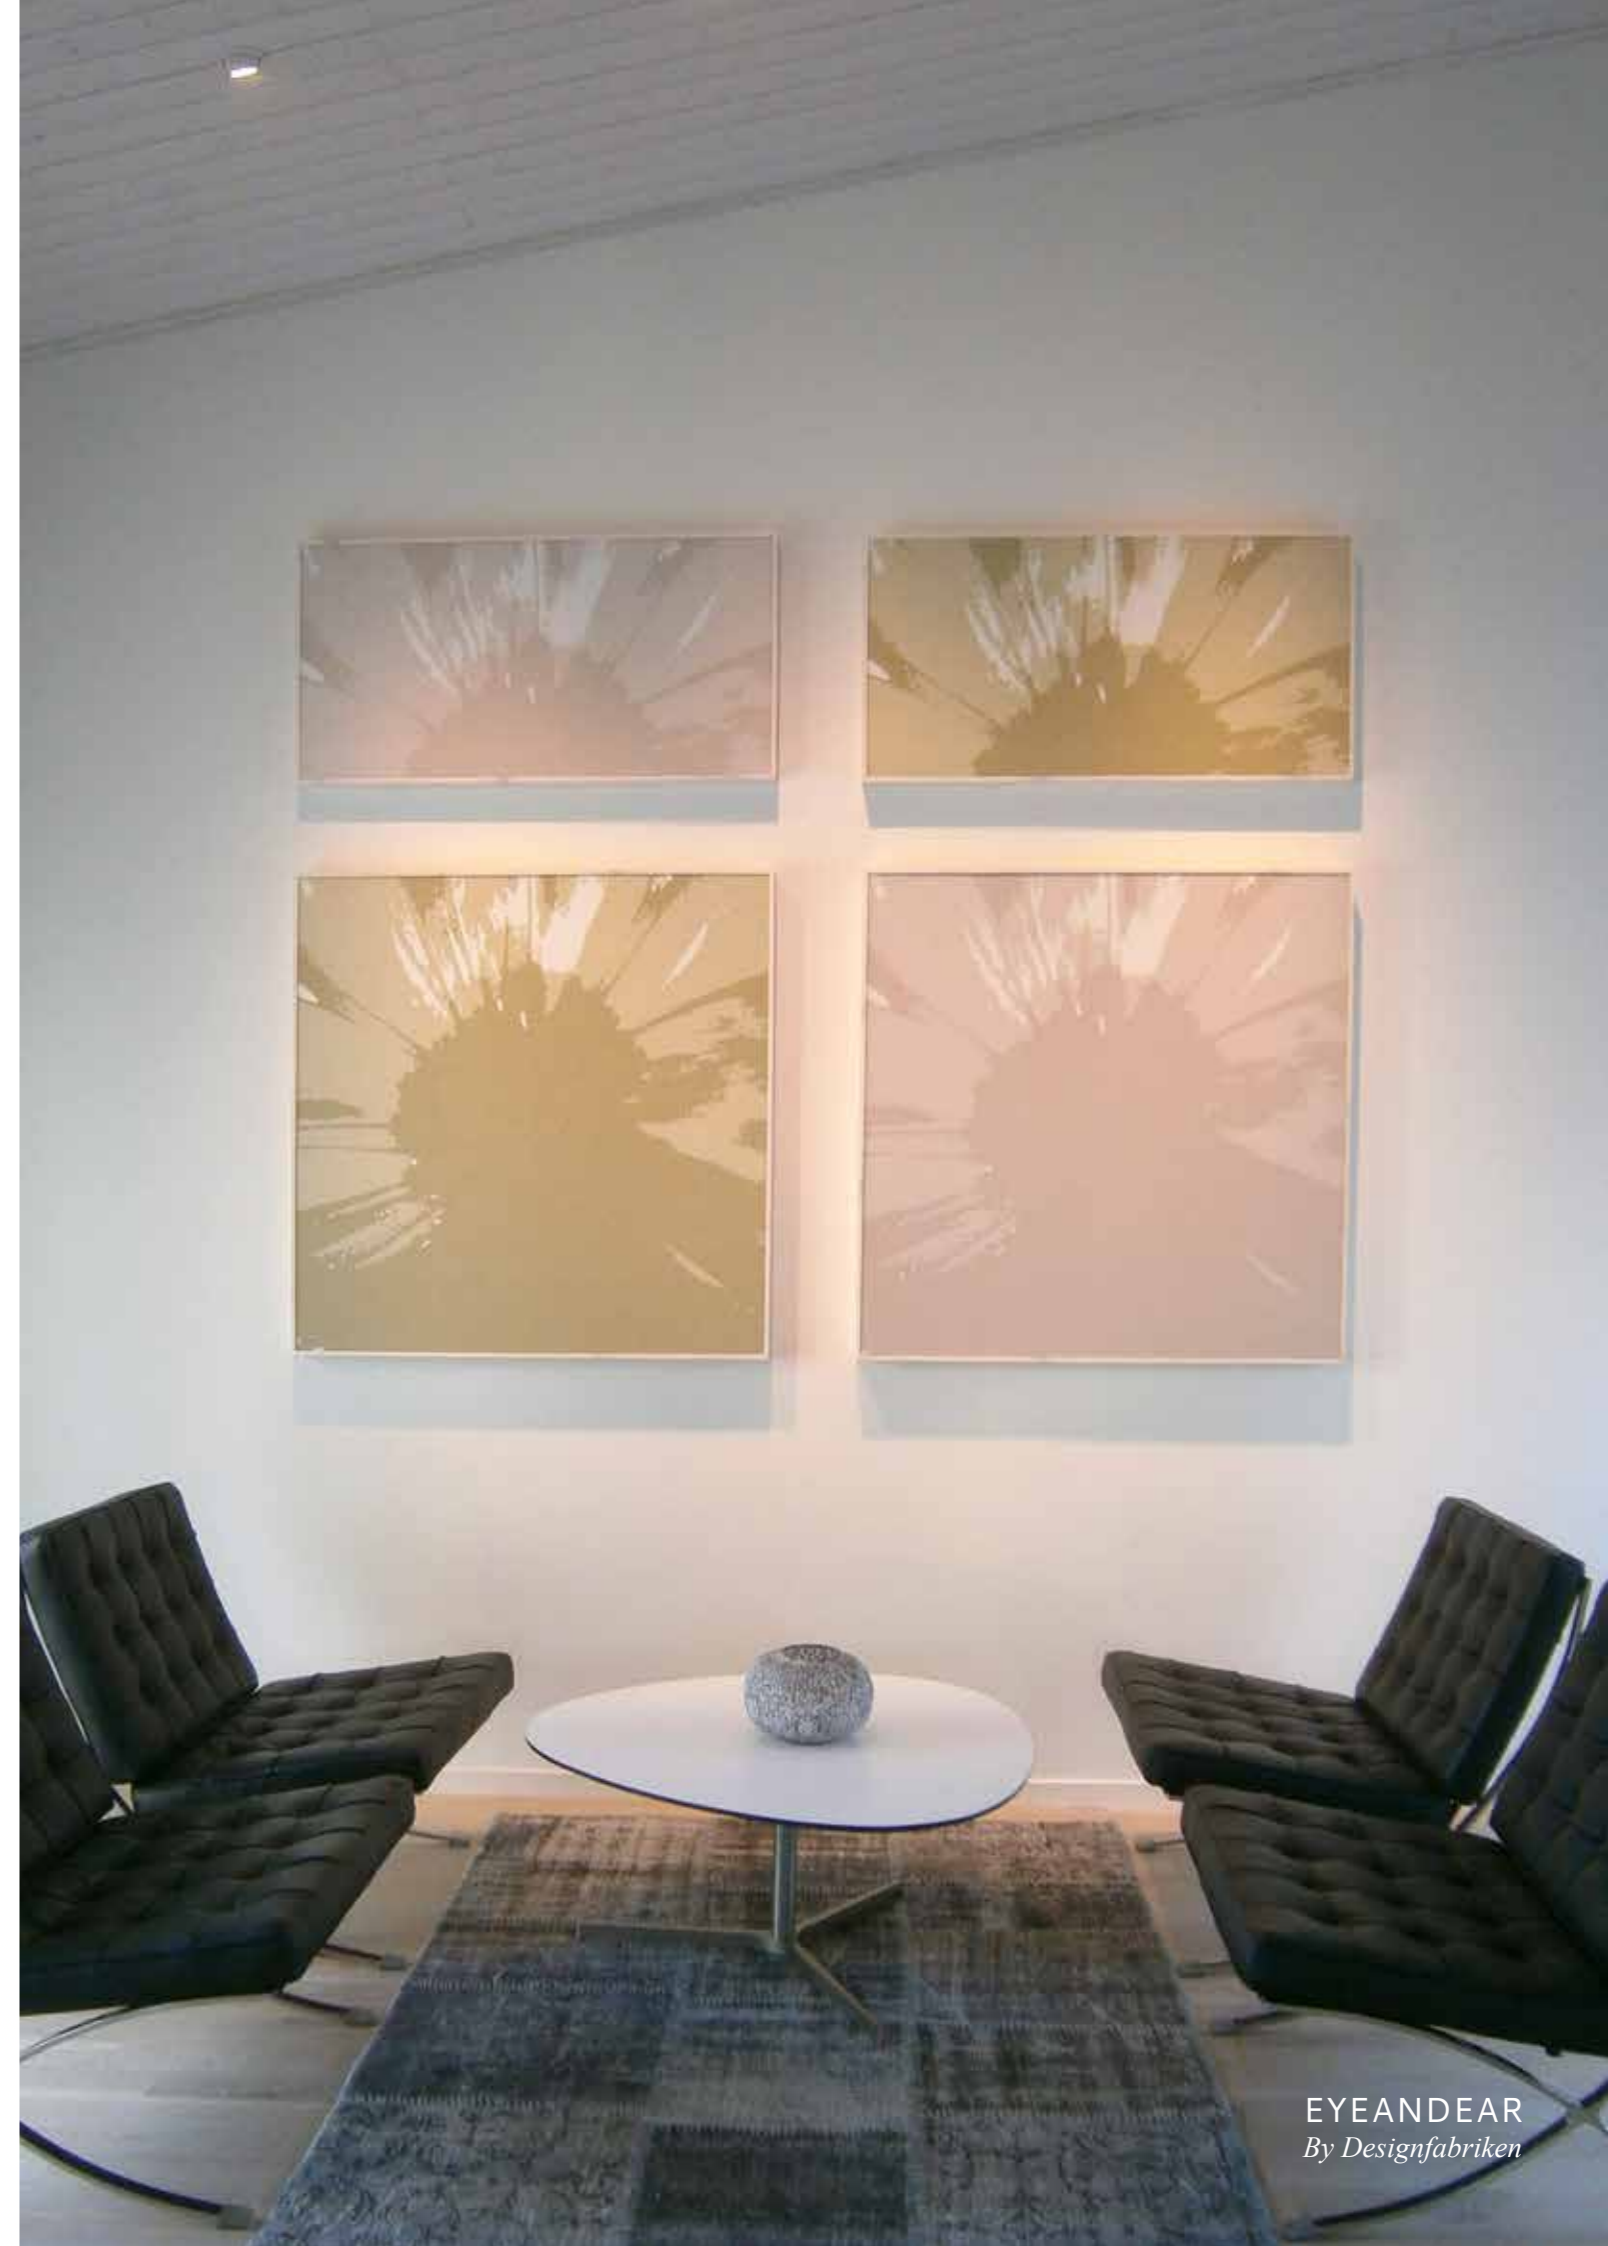

FIND YOUR PATTERN

With EyeandEar's soft colours and classic patterns the absorbers suit just as well in the living room as at the office. This shows Aster in the standard yellow and pink colours.