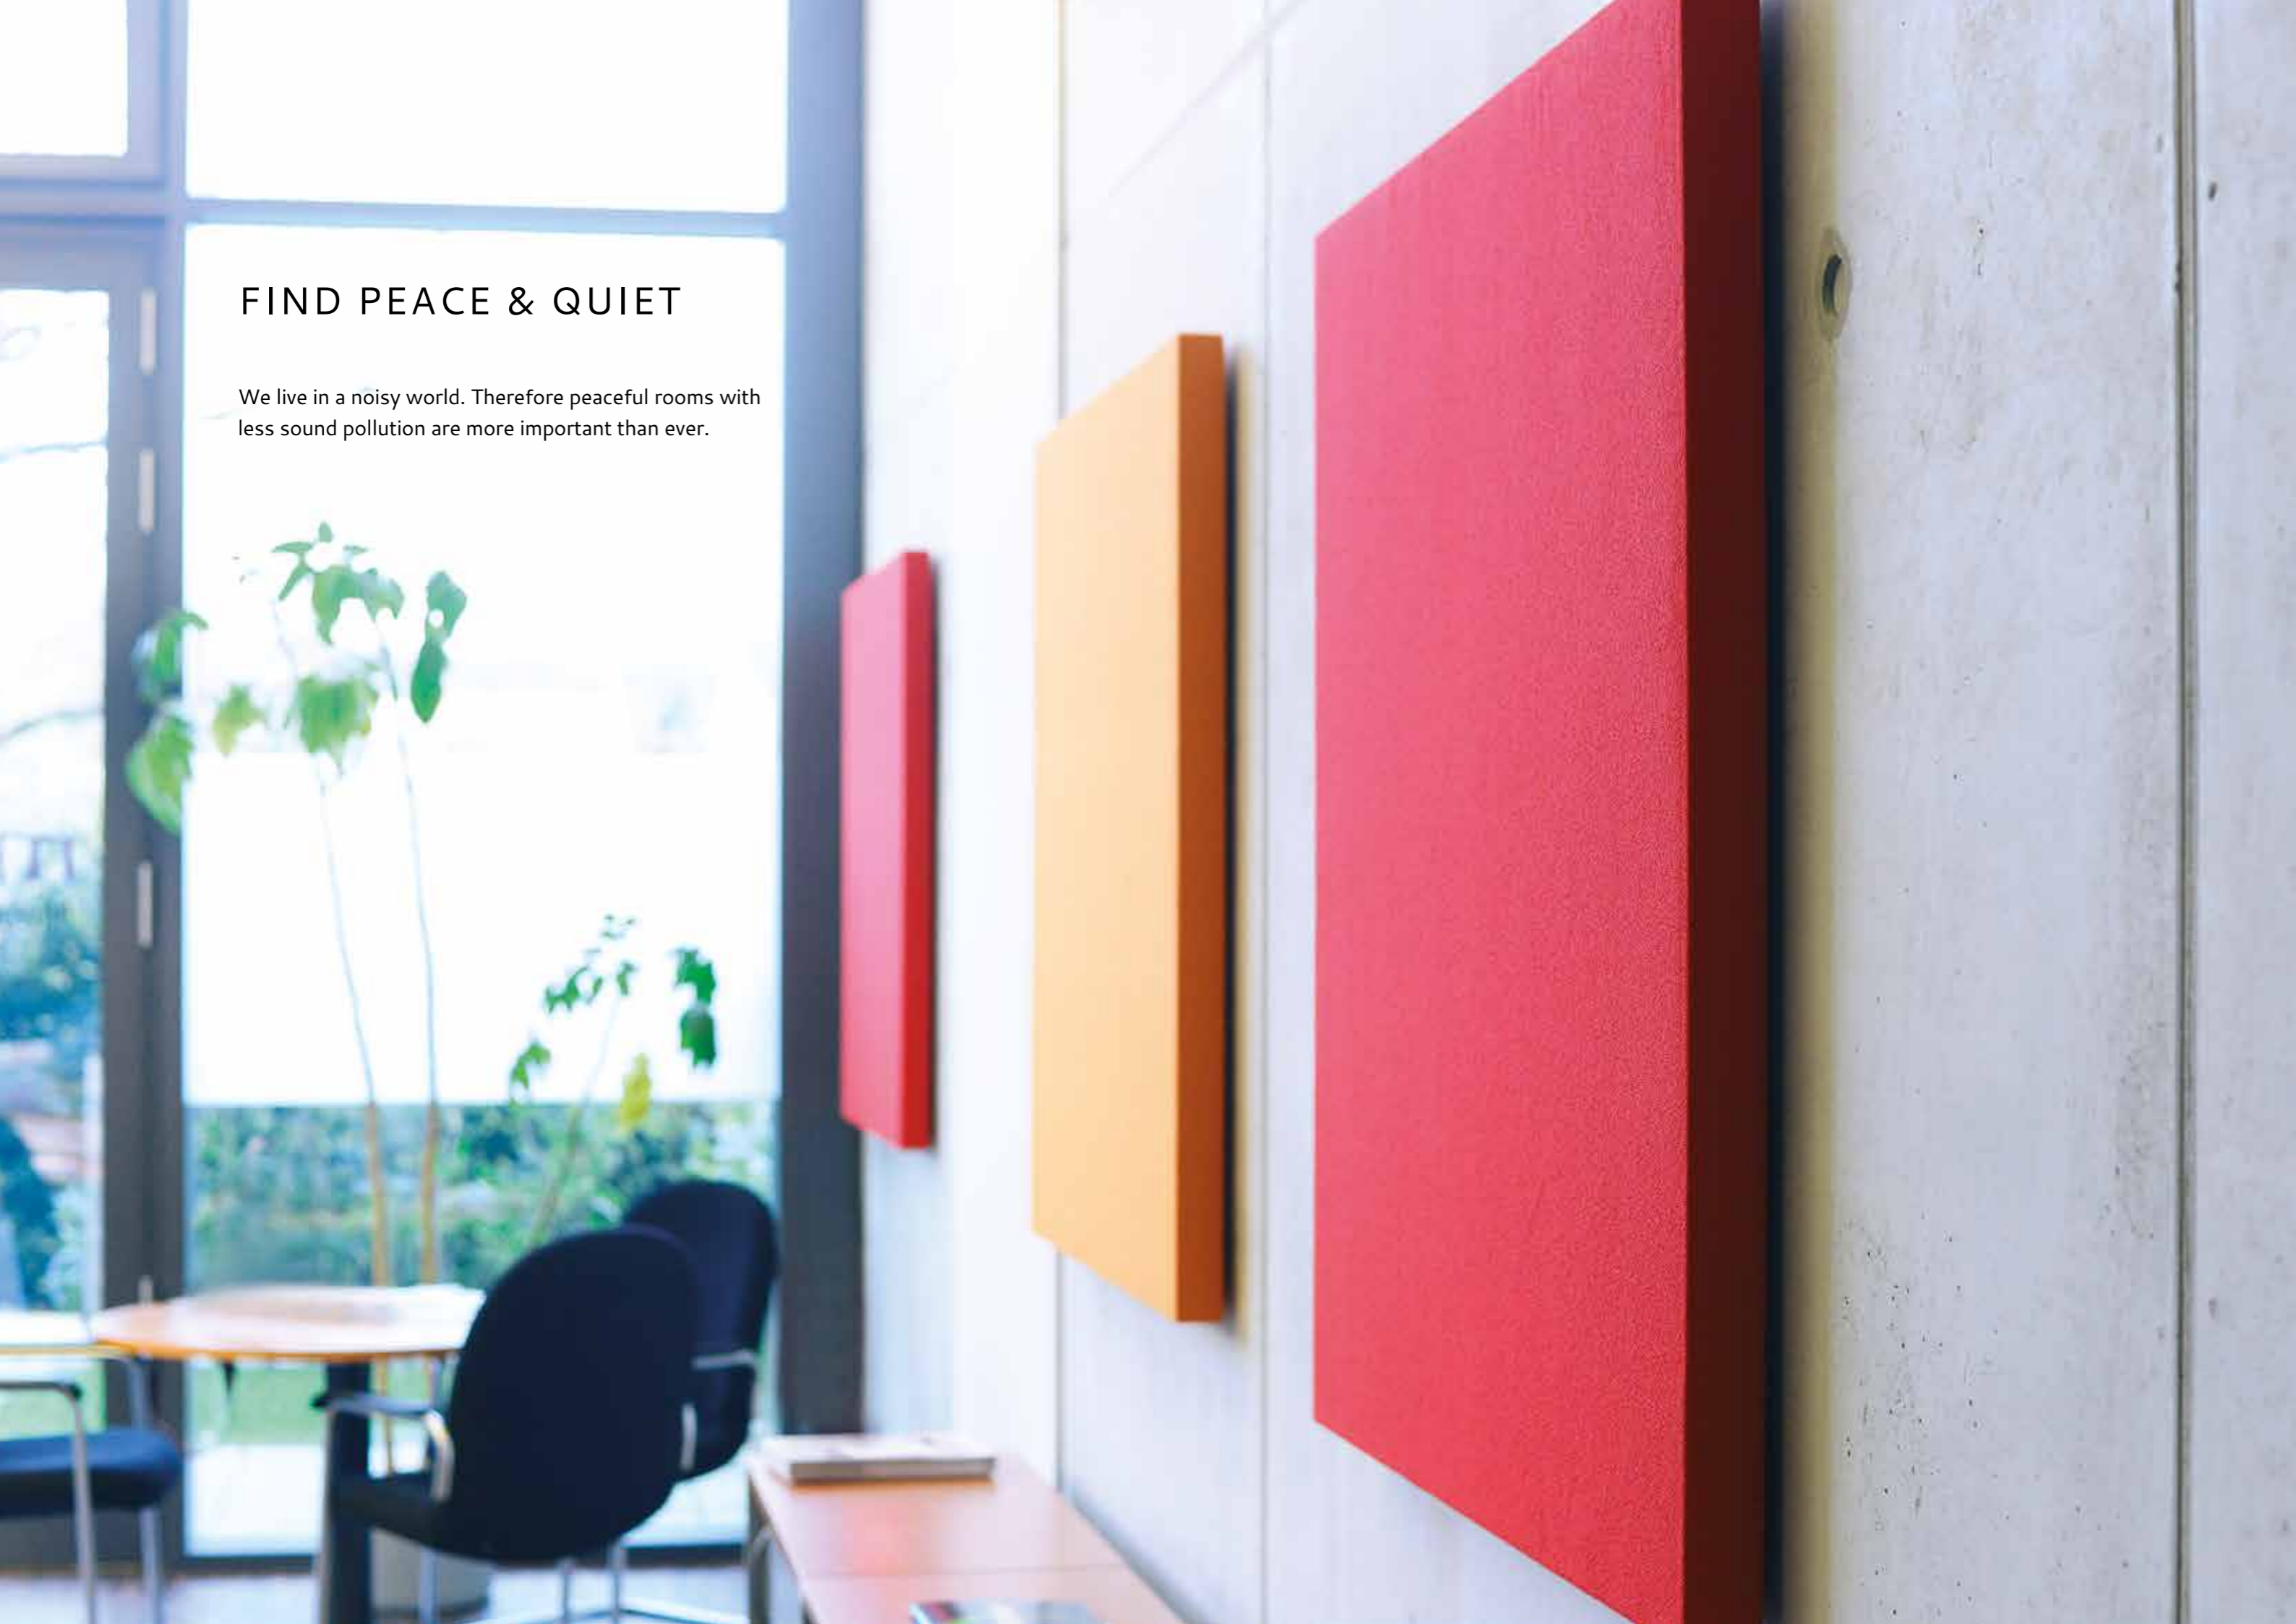

FIND PEACE & QUIET

We live in a noisy world. Therefore peaceful rooms with less sound pollution are more important than ever.