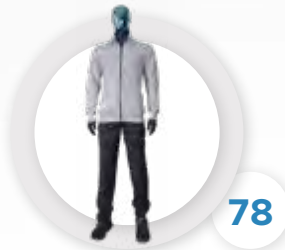

76

77

78

79

80

81

82

83

84

85

86

87

88

89

90

92

93

94

95

96

97

98

99