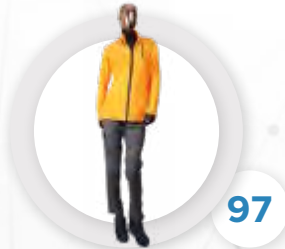

97

FFF ESD CARDIGAN