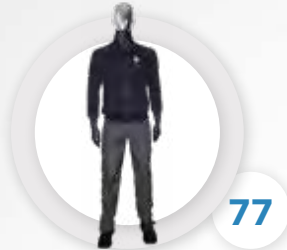

76

77

78

79

80

81

82

83

84

85

86

87

88

89

90

92

93

94

95

96

97

98

99