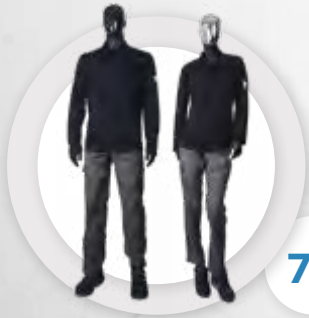

LGZ/F ESD T-SHIRT

V-NECK, BREAST POCKET

68

PGO/F ESD POLO-SHIRT

COLLAR, NO POCKET

69

PGZ/F ESD POLO-SHIRT

COLLAR, BREAST POCKET

ROUND NECK, NO POCKET

73

RGA ESD SHORTS

TKO/F ESD T-SHIRT

SHORT SLEEVE, ROUND NECK, NO POCKET

FEATURES

- » Available sizes: unisex XS - 5XL, female (F) XS - 5XL
- » **Female model:** Slim style
- » Round neck
- » Without any pocket
- » ESD symbol on sleeve