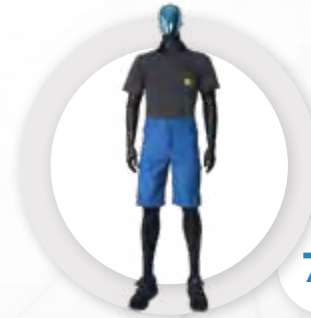

LGZ/F ESD T-SHIRT

V-NECK, BREAST POCKET

68

PGO/F ESD POLO-SHIRT

COLLAR, NO POCKET

69

PGZ/F ESD POLO-SHIRT

COLLAR, BREAST POCKET

70

QGO/F ESD POLO-SHIRT

COLLAR, NO POCKET

71

QGZ/F ESD POLO-SHIRT

COLLAR, BREAST POCKET

72

TLY ESD STRETCH T-SHIRT

ROUND NECK, NO POCKET

73

RGA ESD SHORTS

TKO/F ESD T-SHIRT

SHORT SLEEVE, ROUND NECK, NO POCKET

FEATURES

- » Available sizes: unisex XS - 5XL, female (F) XS - 5XL
- » **Female model:** Slim style
- » Round neck
- » Without any pocket
- » ESD symbol on sleeve