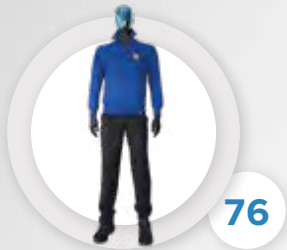

76

77

78

79

80

81

82

83

84

85

86

87

88

89

90

92

93

94

95

96

97

98

99