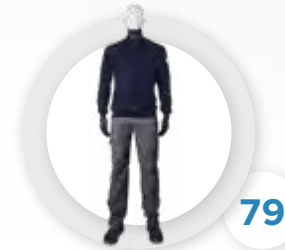

76

77

78

79

80

81

82

83

84

85

86

87

88

89

90

92

93

94

95

96

97

98

99