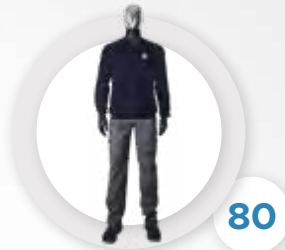

76

77

78

79

80

81

82

83

84

85

86

87

88

89

90

92

93

94

95

96

97

98

99