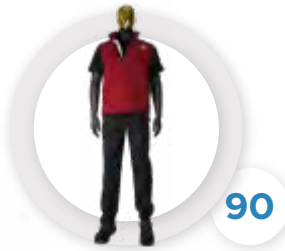

90

VES-T ESD VEST